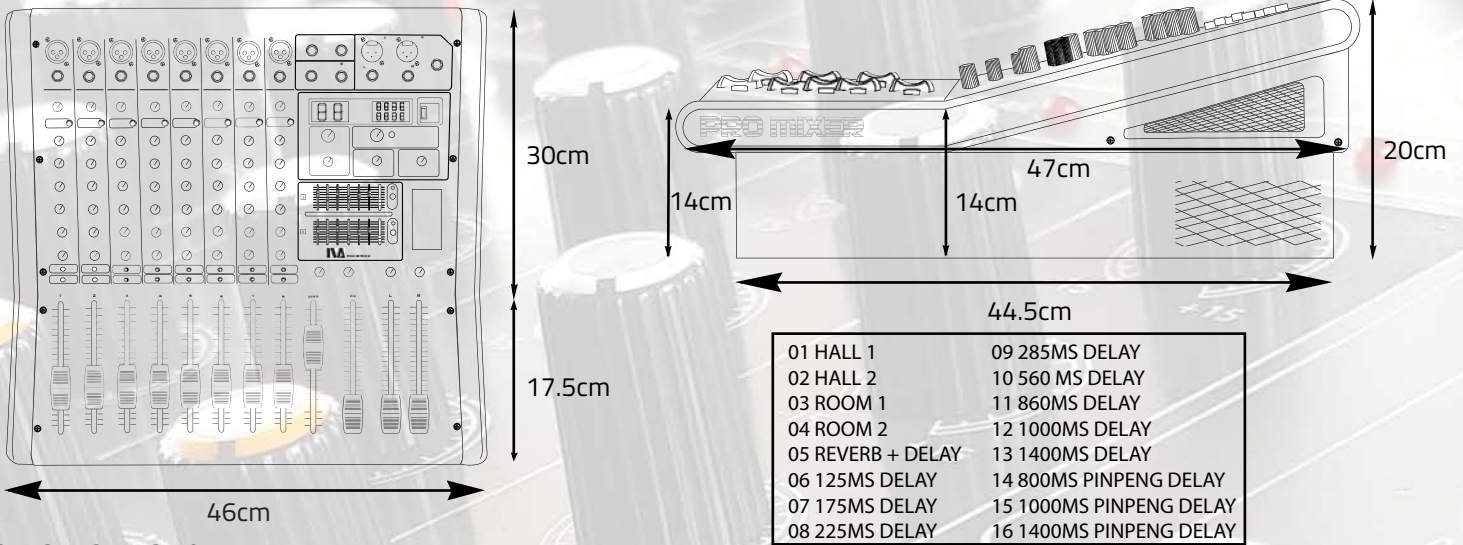

Highlights

USB Thumbdrive Player and Recorder

Bluetooth Playback

LIVE Grade Effect Engine

100mm Long Fader

Descriptions

When do you grow, so do we too. After years of success of IVA PM8270 power mixer, the demand for higher power and bigger volume increase tremendously. Requirement for good sonic quality at higher power is the next evolution of IVA PM Series Power Mixer. With the TRUE POWER of 500W per channel at 4 ohm load, this is almost double the performance its younger brother. It retains the key features of the amplification, audio effect, MP3 player, Bluetooth Player and Recording direct-to-thumbdrive. Outlook design wise, we still retain the signature slanting board that look cool, professional and most importantly ease to use.

Features

- 8 Mono Inputs Channels with silver plated XLRs and balanced Line Inputs
- Ultra-low noise LIVE grade Mic Preamps with + 48 V Phantom Power
- Ultra-musical 3-band EQ on all channels
- Peak LEDs all Mono Channels
- Single LIVE Grade 16bit DSP Effect Engine
- 1 Aux Send or FX Send per channel for external processing and outputs
- Dual 7-band equalizer
- Highly accurate 11 segment Bargraph Meters
- 1 Stereo Master output
- LIVE Grade Playback+Recording USB Thumbdrive
- Bluetooth Connectivity for Smartphone playback
- High accuracy volume control 100mm long fader