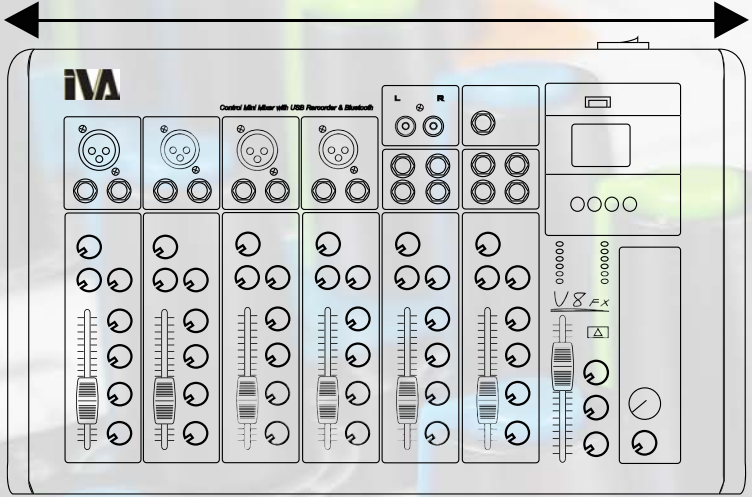

### Features:

- 4 Mono Inputs Channels with silver plated XLRs and balanced Line Inputs
- 2 Stereo Input Channel with silver plated jack inputs
- Ultra-low noise Studio grade Mic Preamps with + 48 V Phantom Power
- Ultra-musical 3 band EQ on all channels
- Peak LEDs all Mono and Stereo Channels
- Single Studio Grade Effect Engine
- 1 Aux Send & FX Send per channel for external processing and outputs
- Highly accurate 5 segment Bargraph Meters
- 1 Stereo Master output, 1 RCA Output
- Studio Grade Playback+Recording USB Thumbdrive
- Bluetooth Connectivity for Smartphone playback

# V8FX Mixer

www.IVA.COM.MY

36.5CM

24.5CM

- 01 - REVERB HALL 1
- 02 - REVERB HALL 2
- 03 - REVERB ROOM 1
- 04 - REVERB ROOM 2
- 05 - REVERB PLATE
- 06 - HALL ECHO
- 07 - KARAOKE ECHO
- 08 - VOCAL ECHO
- 09 - REVERB STAGE 1
- 10 - REVERB STAGE 2
- 11 - AMBIENCE FX
- 12 - PITCH EFFECT
- 13 - CHORUS FX I
- 14 - AUTO WAH WAH
- 15 - CHORUS FX2
- 16 - PHASER