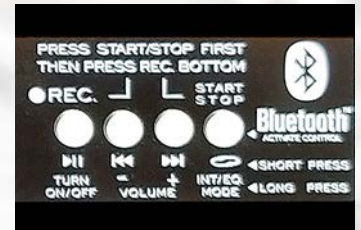

**Highlights**

USB Thumbdrive Player and Recorder

Bluetooth Playback

Studio Grade Effect Engine

**Bluetooth Connectivity**

*( For Smartphone Playback )*

**Features:**

- 2 Mono Inputs Channels with silver plated XLRs and balanced Line Inputs
- 1 Stereo Input Channel with silver plated jack inputs
- Ultra-low noise Studio grade Mic Preamps with + 48 V Phantom Power
- Ultra-musical 3 band EQ on all channels
- Peak LEDs all Mono and Stereo Channels
- Single Studio Grade Effect Engine
- 1 Aux Send & FX Send per channel for external processing and outputs
- Highly accurate 5 segment Bargraph Meters
- 1 Stereo Master Mixer output, 1 RCA Output
- Studio Grade Playback+Recording USB Thumbdrive
- Bluetooth Connectivity for Smartphone playback