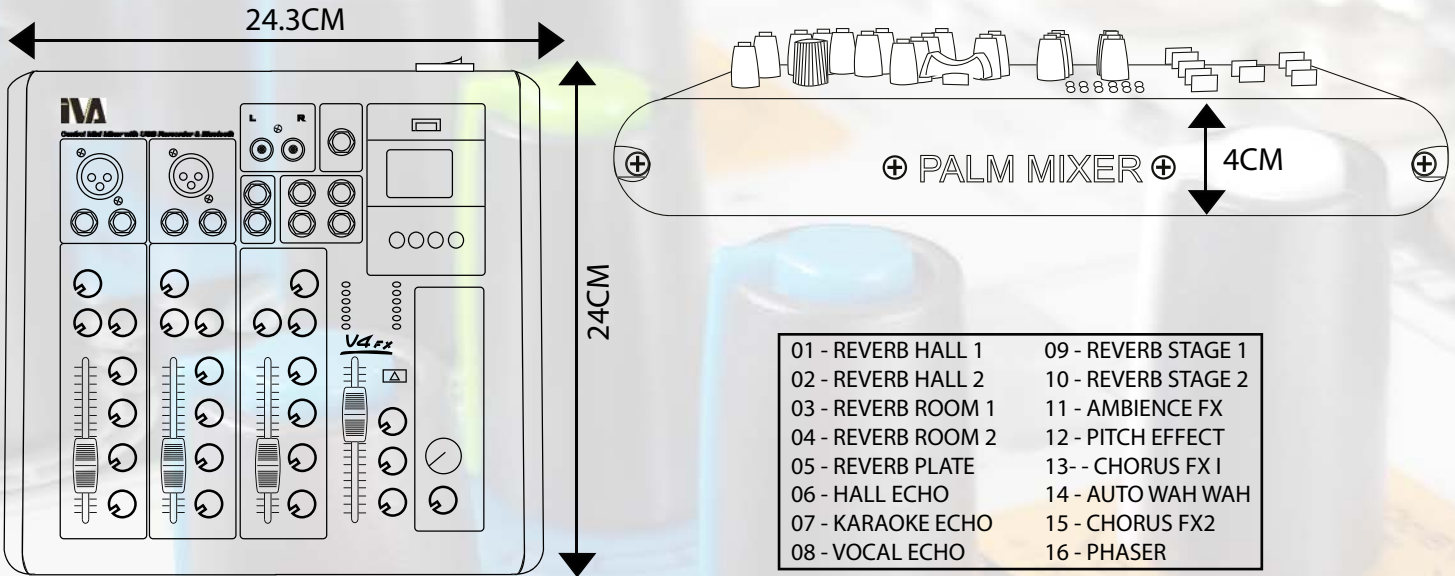

**Highlights**

USB Thumbdrive Player and Recorder

Bluetooth Playback

Studio Grade Effect Engine

**Bluetooth Connectivity**

*( For Smartphone Playback )*

**Features:**

- 2 Mono Inputs Channels with silver plated XLRs and balanced Line Inputs
- 1 Stereo Input Channel with silver plated jack inputs
- Ultra-low noise Studio grade Mic Preamps with + 48 V Phantom Power
- Ultra-musical 3 band EQ on all channels
- Peak LEDs all Mono and Stereo Channels
- Single Studio Grade Effect Engine
- 1 Aux Send & FX Send per channel for external processing and outputs
- Highly accurate 5 segment Bargraph Meters
- 1 Stereo Master Mixer output, 1 RCA Output
- Studio Grade Playback+Recording USB Thumbdrive
- Bluetooth Connectivity for Smartphone playback

## Specifications

Mono Inputs	
Mic Inputs	2 Electronically balanced discrete input configuration
Bandwidth	10 Hz to 60 kHz +/- 3 dB
Distortion (THD & N)	0.01 % at +4 dBu, 1 kHz, bandwidth 8- kHz
Mic E.I.N (22 Hz – 22 kHz)	- 122 dBqp, input shorted - 129.5 dBu, 150 Ohm source
TRIM range	- 45dB to + 4dB
Line Input	
Bandwidth	10 Hz to 60 kHz +/- 3 dB
Distortion (THD & N)	0.01 % at +4 dBu, 1 kHz, bandwidth 8- kHz
Line Level Range	- 45dB to + 4dB
MP3/Bluetooth Level Range	- 45dB to + 4dB
Equalization	
Hi	12 kHz +/- 15 dB
Mid	2.5 kHz +/- 15 dB
Low	80 Hz +/- 15 dB
Master Mix Section	
Max Output	+22 dBu
Aux Send Max Out	+22 dBu
Signal-to-Noise Ratio	112 dB, all channels at Unity Gain
Power Supply	
Main Voltages	U.K / Australia / Malaysia ~ 240 V AC, 50 Hz
Weight	
Net Weight	2Kg
Gross Weight	3.5Kg

# V4FX Mixer

Top View

Top Side View

Side View

Rear View