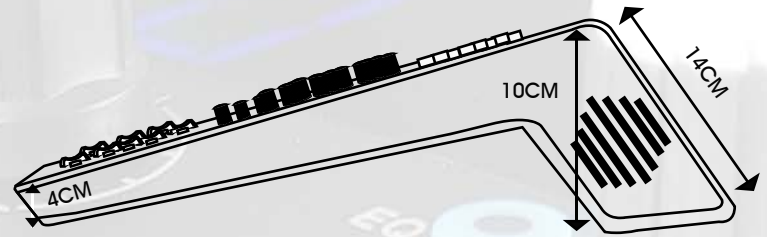

Highlights

USB Thumbdrive Player and Recorder

Bluetooth Playback

Studio Grade Effect Engine

Bluetooth Connectivity

(For Smartphone Playback)

Features:

- 8 Mono Inputs Channels with silver plated XLRs and balanced Line Inputs COMBO
- Ultra-low noise Studio grade Mic Preamps with + 48 V Phantom Power
- Ultra-musical 3 band EQ on all channels
- Peak LEDs all Mono and Stereo Channels
- Single Effect Engine
- Single 7-band Master Equaliser
- 4 Aux Send & 1 FX Send per channel for external processing and outputs
- Highly accurate 10 segment Bargraph Meters
- 1 Stereo Master output, 1 RCA Output
- LIVE Grade Playback+Recording USB Thumbdrive
- Bluetooth Connectivity for Smartphone playback

Live-8 Mixer

00 SMALL HALL	20 PLATE	50 DELAY
03 MID HALL	27 SPRING	59 ECHO
06 BIG HALL	30 GATED REV	60 CHORUS
09 CHURCH	38 REVERSE	66 FLANGER
10 SMALL ROOM	40 EARLY REFL	70 PHASER
13 MID ROOM	44 AMBIENCE	74 PITCH SHIFT
16 BG ROOM	48 STADIUM	80 CHORUS & REVERB
19 CHAPEL	49 AMBIENCE FX	82 FLANGER & REVERB

Specifications

Mono Inputs	
Mic Inputs	8 Electronically balanced discrete input configuration
Bandwidth	10 Hz to 60 kHz +/- 3 dB
Distortion (THD & N)	0.01 % at +4 dBu, 1 kHz, bandwidth 8- kHz
Mic E.I.N (22 Hz – 22 kHz)	- 122 dBq, input shorted - 117.3 dBq, 150 Ohm source - 129.5 dBu, 150 Ohm source - 132.0 dBu, input shorted
TRIM range	- 45dB to + 4dB
Line Input	8 Mono Electronically balanced
Bandwidth	10 Hz to 60 kHz +/- 3 dB
Distortion (THD & N)	0.01 % at +4 dBu, 1 kHz, bandwidth 8- kHz
Line Level Range	- 45dB to + 4dB
MP3/Bluetooth Level Range	- 45dB to + 4dB
Equalization	
Hi	12 kHz +/- 15 dB
Mid	2.5 kHz +/- 15 dB
Low	80 Hz +/- 15 dB
Master Mix Section	
Max Output	+22 dBu
Aux Send Max Out	+22 dBu
Signal-to-Noise Ratio	112 dB, all channels at Unity Gain
Power Supply	
Main Voltages	U.K / Australia / Malaysia ~ 240 V AC, 50 Hz
Weight	
Net Weight	6 Kg
Gross Weight	8.8Kg