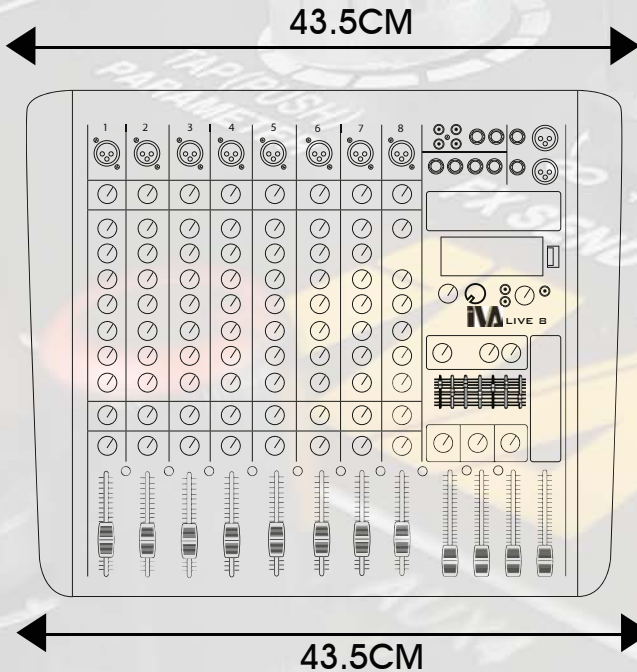

Highlights

USB Thumbdrive Player and Recorder

Bluetooth Playback

Studio Grade Effect Engine

Bluetooth Connectivity

(For Smartphone Playback)

Features:

- 8 Mono Inputs Channels with silver plated XLRs and balanced Line Inputs COMBO
- Ultra-low noise Studio grade Mic Preamps with + 48 V Phantom Power
- Ultra-musical 3 band EQ on all channels
- Peak LEDs all Mono and Stereo Channels
- Single Effect Engine
- Single 7-band Master Equaliser
- 4 Aux Send & 1 FX Send per channel for external processing and outputs
- Highly accurate 10 segment Bargraph Meters
- 1 Stereo Master output, 1 RCA Output
- LIVE Grade Playback+Recording USB Thumbdrive
- Bluetooth Connectivity for Smartphone playback

Live-8 Mixer

00 SMALL HALL	20 PLATE	50 DELAY
03 MID HALL	27 SPRING	59 ECHO
06 BIG HALL	30 GATED REV	60 CHORUS
09 CHURCH	38 REVERSE	66 FLANGER
10 SMALL ROOM	40 EARLY REFL	70 PHASER
13 MID ROOM	44 AMBIENCE	74 PITCH SHIFT
16 BG ROOM	48 STADIUM	80 CHORUS & REVERB
19 CHAPEL	49 AMBIENCE FX	82 FLANGER & REVERB

Specifications

Mono Inputs	
Mic Inputs	8 Electronically balanced discrete input configuration
Bandwidth	10 Hz to 60 kHz +/- 3 dB
Distortion (THD & N)	0.01 % at +4 dBu, 1 kHz, bandwidth 8- kHz
Mic E.I.N (22 Hz – 22 kHz)	- 122 dBq, input shorted - 117.3 dBq, 150 Ohm source - 129.5 dBu, 150 Ohm source - 132.0 dBu, input shorted
TRIM range	- 45dB to + 4dB
Line Input	8 Mono Electronically balanced
Bandwidth	10 Hz to 60 kHz +/- 3 dB
Distortion (THD & N)	0.01 % at +4 dBu, 1 kHz, bandwidth 8- kHz
Line Level Range	- 45dB to + 4dB
MP3/Bluetooth Level Range	- 45dB to + 4dB
Equalization	
Hi	12 kHz +/- 15 dB
Mid	2.5 kHz +/- 15 dB
Low	80 Hz +/- 15 dB
Master Mix Section	
Max Output	+22 dBu
Aux Send Max Out	+22 dBu
Signal-to-Noise Ratio	112 dB, all channels at Unity Gain
Power Supply	
Main Voltages	U.K / Australia / Malaysia ~ 240 V AC, 50 Hz
Weight	
Net Weight	6 Kg
Gross Weight	8.8Kg