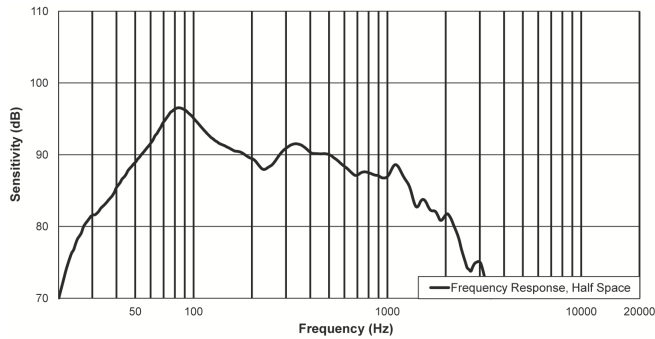

Frequency response

Notice

This Electro-Voice loudspeaker should be suspended overhead only in accordance with the procedures and limitations specified in the User's Manual. This system should be suspended with certified rigging hardware by an authorized rigging professional and in compliance with local, state, and federal overhead suspension ordinances.

Ordering information

EKX-18S 18" passive subwoofer

Passive 18-inch subwoofer, black

Order number **EKX-18S | F.01U.303.367**

EKX-18S-AP 18" passive subwoofer AP

Passive 18-inch subwoofer Asia-Pacific regions, black

Order number **EKX-18S-AP | F.01U.307.173**

Accessories

EKX-18S-CVR Padded cover for EKX-18S & SP, EV logo

Padded cover for EKX-18S/18SP, EV logo, black

Order number **EKX-18S-CVR | F.01U.303.394**

ASP-58 Adjustable subwoofer stand

Adjustable steel speaker pole with powder coat, tapered M20 threaded, black

Order number **ASP-58 | F.01U.317.892**

Represented by:

Germany:
Bosch Sicherheitssysteme GmbH
Robert-Bosch-Ring 5
85630 Grasbrunn
Germany
www.electrovoice.com

Bosch Security Systems, LLC
12000 Portland Avenue South
Burnsville MN 55337
USA