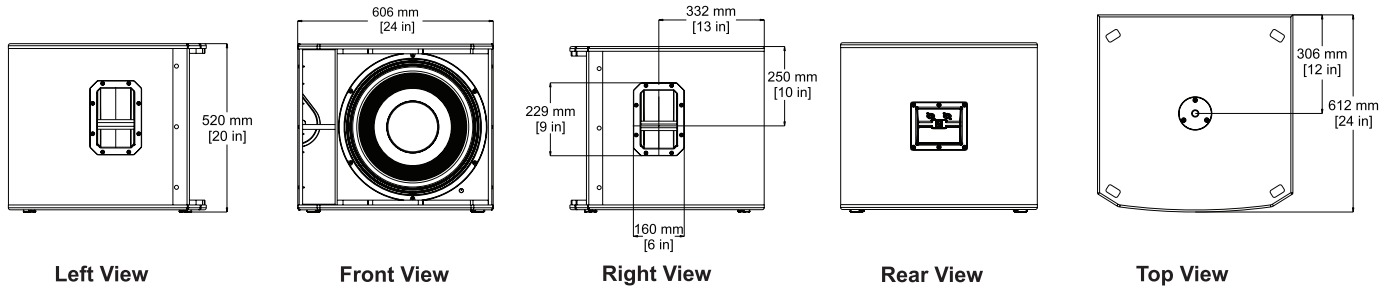

Technical specifications

Frequency response (-3 dB):	50 Hz - 100 Hz ¹
Frequency range (-10 dB):	35 Hz - 300 Hz ¹
Axial sensitivity:	96 dB ¹
Maximum SPL:	134 dB peak ²
Recommended high-pass frequency:	30 Hz
Power handling:	400 W continuous, 1600 W peak
LF transducer:	EVS-18C 457 mm (18 in)
Nominal impedance:	8 Ω
Minimum impedance:	7.0 Ω
Connectors:	Dual NL4
Enclosure:	15 mm plywood with EVCoat
Grille:	18 AWG steel with powdercoat
Dimensions (H x W x D):	520 mm x 606 mm x 612 mm (20 in x 24 in x 24 in)

Net weight: 31.8 kg (70.0 lb)

Shipping weight: 40.1 kg (88.4 lb)

¹Half-space measurement.

²Maximum SPL is measured at 1 m using broadband pink noise at rated peak power rating.

Dimensions

PCL35 Speaker pole, 35mm, M20 threaded
 Subwoofer pole, 35mm, M20, black
 Order number **PCL35 | F.01U.144.588 F.01U.353.592**