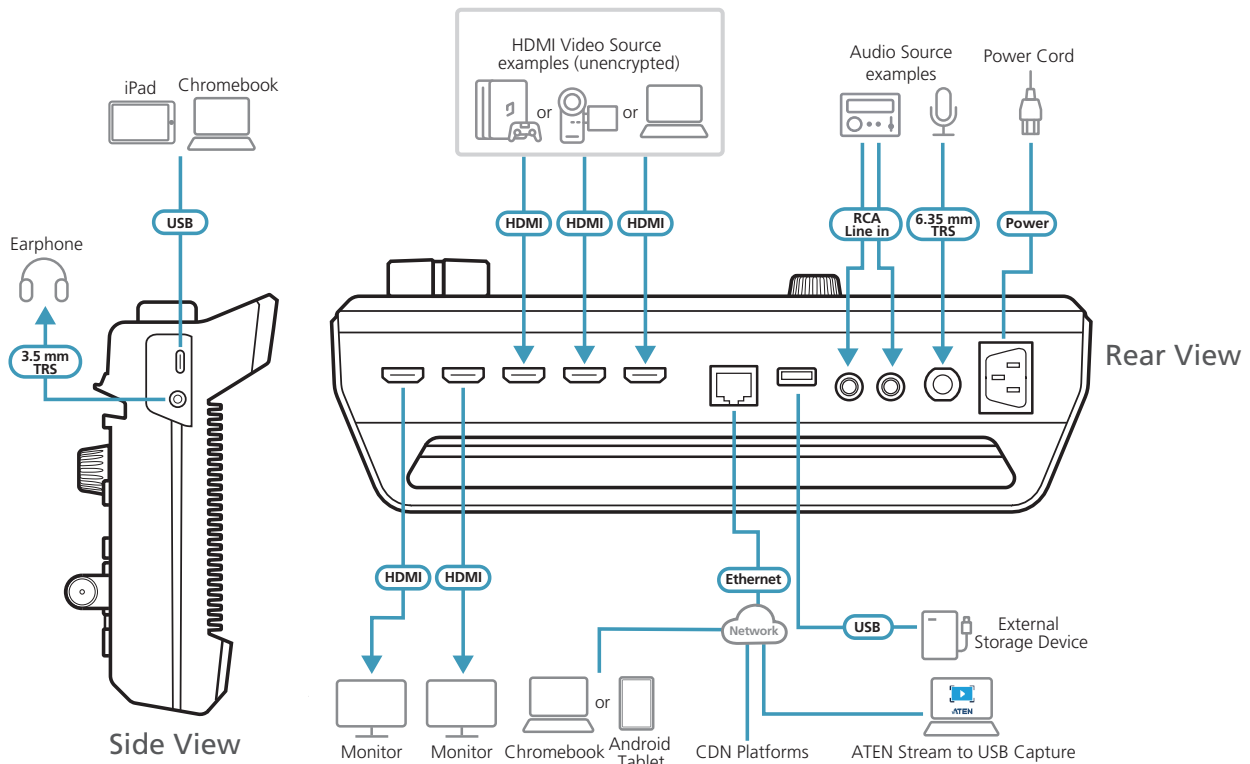

Front View

Rear View

Features

- All-in-one design to simplify streaming workflow – integrates 1080p video capture, video recorder, video switch, streaming encoder, video converter, video splitter, and audio mixer
- Professional-quality live streaming to global audiences by any CDN platform. With a low entry threshold, even entry-level users can quickly get started
- 1080p recording – features media recording that can be used to record a program and save recordings directly to a connected external hard drive via USB
- Intuitive app for preview and program monitoring, change video layout in Full Screen / PBP / PiP settings, adding image and subtitles overlays, and smooth scenes transitions for a professional finish
- Storyboard-like management – presets up to 8 scenes for later while streaming and during performances to reduce the need to interact with hardware
- Compact mixer control panel – switches and mixes between multiple video & audio sources with the help of easily identifiable luminous keys
- Fanless and optimized thermal air flow system for quiet operation
- Multitask designed handle-stand to enhance portability and ergonomic comfort angle
- Supports Android / Windows devices or iPads
- Works with ATEN Stream to USB software – converts streams from multiple StreamLIVE HDs into USB webcam signals for delivering remote presentations on Skype, Zoom, MS Teams, OBS and more
- Receives clean HDMI camera feed via ATEN OnAir Cam app – the app helps capture the iPhone / iPad camera feed and turn it into a clean 1080p @ 60 Hz HDMI video source without on-screen icons or overlays for the StreamLIVE HD's usage