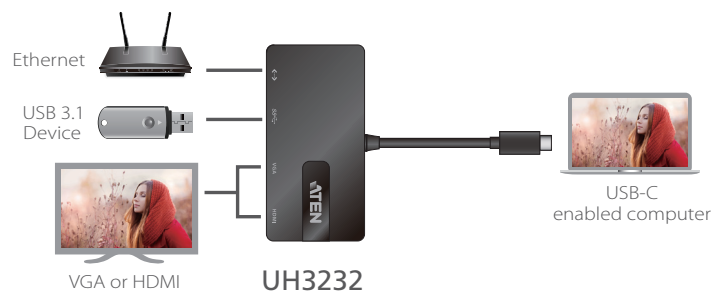

USB-C Multiport Mini Dock UH3232

- The UH3232 USB-C Multiport Mini Dock connects a USB-C computer to an Ethernet, HDMI, VGA and USB Type-A port – through a single cable. The UH3232 features an integrated and easy-to-use connector that instantly links your USB-C or Thunderbolt™ 3 computer to an HDMI 4K Ultra HD (3840 x 2160 @ 30 Hz) or VGA 2K (2048 x 1152 @ 60 Hz) video output, USB 3.1 Gen 1 port, and Gigabit Ethernet port for fast desktop docking. The 6-layer PCBA design reduces signal distortion and interference for uninterrupted video that is always crisp and sharp, while the Gigabit Ethernet port delivers Internet speeds up to 1000 Mbps. This convenient and versatile dock offers a perfect portable solution for connecting multiple sources to a USB-C enabled computer – quickly.

This small, portable, and travel friendly dock gives you more desktop space wherever you are and makes connecting to multiple devices easy. With ATEN's UH3232, you can travel lighter, connect faster and work more effective, anywhere.

Features

- Connects a USB-C or Thunderbolt™ 3 computer to an HDMI/VGA, Ethernet and USB Type-A port via single cable
- USB 3.1 Gen 1 port with data transfer rates up to 5 Gbps
- Ethernet Gigabit LAN port
- Supports HDMI 1.4b with 4K (3840 x 2160 @ 30 Hz) resolutions; or VGA with 2K (2048 x 1152 @ 60 Hz) resolutions
- Supports Windows 10 (32-bit / 64-bit), Mac OSX Yosemite 10.10.5 and higher, OS X El Capitan 10.11 and higher
- Lightweight design – for easy transport