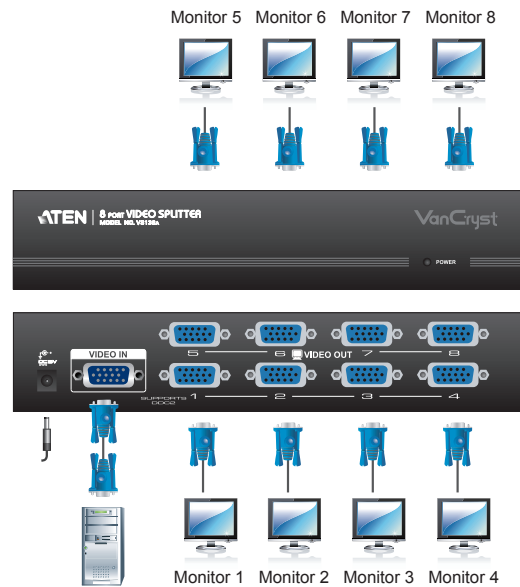

VS132A/VS134A/VS138A

2/4/8-Port Video Splitter

- The VS132A Video Splitter is a boosting device that duplicates a video signal from one source to 2 output devices. Cascadable to three levels, the VS132A provides up to 8 video signals, in addition to extending transmission distance up to 30 m, making it excellent for public broadcast systems. To transmit multiple, high-quality VGA, XGA, SVGA, UXGA, QXGA, WUXGA and multisync video signals over long distance without hassle, the VS132A is your best choice.

Features

- One video input to 2 video outputs
- Supports up to 450 MHz bandwidth
- Cascadable to 3 levels - provides up to 8 video signals
- Long distance transmission - up to 30 m *
- Superior video quality - up to 2048 x 1536
- Supports VGA, XGA, SVGA, UXGA, QXGA, WUXGA and multisync monitors
- Built-in 1.5 GHz amplifier to ensure video system maintain excellent fidelity
- All-metal casing

* Video content sent over very long distance using a VGA cable might result in slight degradation of the video signal and quality.

Specifications

Function	VA132A	VS134A	VS138A
Video Input			
Interface	1 x HDB-15 Male (Blue)	1 x HDB-15 Male (Blue)	1 x HDB-15 Male (Blue)
Impedance	75 Ω		
Max. Distance	1.8 m		
Video Output			
Interface	2 x HDB-15 Female (Blue)	4 x HDB-15 Female (Blue)	8 x HDB-15 Female (Blue)
Impedance	75 Ω		
Video			
Max. Bandwidth	450 MHz		
Max. Resolution	Up to 2048 x 1536		
Max. Distance	Up to 30 m		
Power			
Connectors	1 x DC Jack		
Consumption	5 VDC, 0.78W	5 VDC, 0.95W	5 VDC, 2.25W
Environmental			
Operating Temperature	0-50°C		
Storage Temperature	-20 - 60°C		
Humidity	0 - 80% RH, Non-Condensing		
Physical Properties			
Housing	Metal		
Weight	0.42 kg	0.61 kg	0.69 kg
Dimensions (L x W x H)	13.00 x 7.51 x 4.40 cm	20.00 x 7.51 x 4.40 cm	20.00 x 7.51 x 4.40 cm

Product specifications and appearance are subject to change without notice.

* Via three-level cascade

** Port 1 only