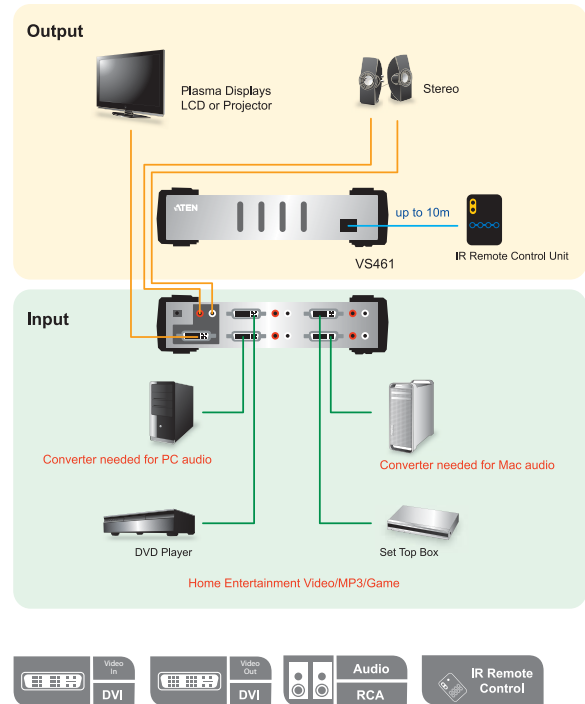

VS261/VS461

2/4-Port DVI Video Switch

- The 2-port VS261 and 4-port VS461 chart a revolutionary new direction in multimedia functionality by combining a Single Link DVI video switch with stereo quality audio. Now you can easily switch between the digital video and audio output of 2/4 digital devices (such as DVD players or computers), and enjoy it on a single DVI display and set of speakers. Conveniently switch between DVI input sources using pushbuttons located on the unit's front panel or sit back and use the IR remote control.

The VS261 / VS461 improves upon previous designs by supporting Single Link DVI (Digital Video Interface), providing superior video quality up to 1920 x 1200. DVI supports both digital video input (flat panel displays, data projectors, plasma displays, digital TVs and set-top boxes) and analog video input (traditional monitors and TVs)

Features

- Displays the video output of two or four digital devices (e.g., DVD player, computer) on a single DVI display device
- Fully compliant with DVI-Digital and DVI-Analog
- Audio-enabled
- Quick and easy switching via front panel pushbuttons or IR remote control
- Superior video quality – up to 1920 x 1200
- Power On Detection – if one DVI source is powered off, the VS261/VS461 will automatically switch to the next powered-on source
- Stackable design
- Supports PCs and Macs
- HDCP Compatible